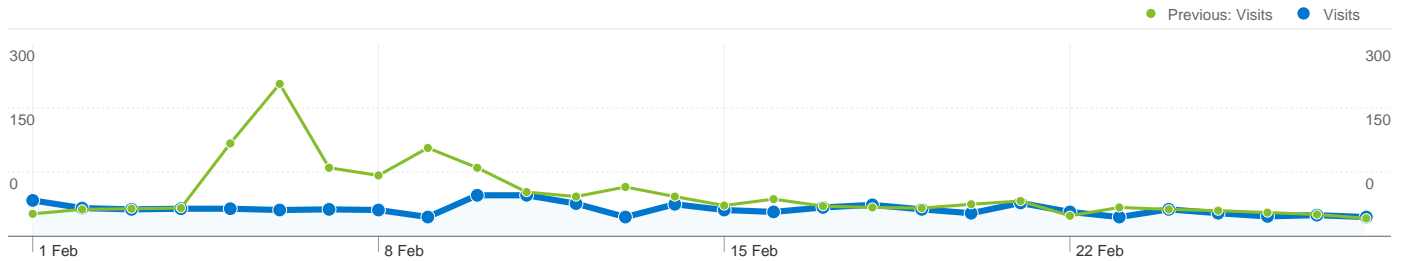

Referring sites sent 1,184 visits via 152 sources

Site Usage

Source	Visits	Pages/Visit	Avg. Time on Site	% New Visits	Bounce Rate
Visits 1,184 Previous: 2,007 (-41.01%)					
Pages/Visit 2.27 Previous: 1.92 (18.06%)					
Avg. Time on Site 00:01:26 Previous: 00:01:23 (2.57%)					
% New Visits 37.33% Previous: 47.73% (-21.79%)					
Bounce Rate 46.28% Previous: 57.55% (-19.57%)					
Source	Visits	Pages/Visit	Avg. Time on Site	% New Visits	Bounce Rate
sognet.org.uk					
1 February 2010 - 28 February 2010	226	1.66	00:00:57	2.65%	64.60%
1 January 2010 - 31 January 2010	251	1.81	00:01:17	3.98%	58.96%
% Change	-9.96%	-8.26%	-25.94%	-33.36%	9.56%
applerow.co.uk					
1 February 2010 - 28 February 2010	102	2.47	00:01:11	0.00%	33.33%
1 January 2010 - 31 January 2010	149	2.27	00:01:08	2.01%	33.56%
% Change	-31.54%	8.91%	4.40%	-100.00%	-0.67%
btinternet.com					
1 February 2010 - 28 February 2010	88	1.14	00:00:08	86.36%	88.64%
1 January 2010 - 31 January 2010	621	1.15	00:00:15	89.86%	89.53%
% Change	-85.83%	-1.58%	-47.24%	-3.89%	-1.00%
images.google.co.uk					
1 February 2010 - 28 February 2010	70	1.90	00:02:11	98.57%	52.86%
1 January 2010 - 31 January 2010	70	1.54	00:00:48	94.29%	55.71%
% Change	0.00%	23.15%	173.75%	4.55%	-5.13%
search.bt.com					
1 February 2010 - 28 February 2010	53	1.98	00:00:53	62.26%	50.94%
1 January 2010 - 31 January 2010	124	2.47	00:01:53	43.55%	30.65%
% Change	-57.26%	-19.72%	-53.07%	42.98%	66.24%
showingthewildsideofsouthessex.blogspot.com					
1 February 2010 - 28 February 2010	51	2.39	00:01:02	5.88%	3.92%
1 January 2010 - 31 January 2010	27	2.22	00:01:44	7.41%	18.52%
% Change	88.89%	7.65%	-39.81%	-20.59%	-78.82%