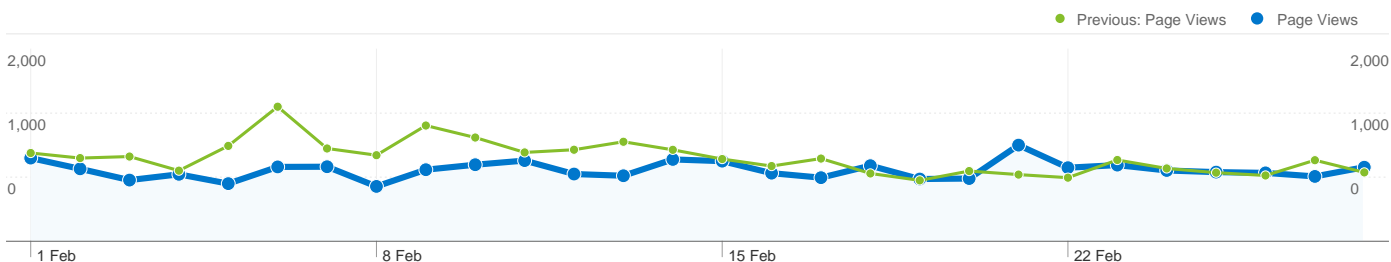

580 pages were viewed a total of 20,759 times

Content Performance

Page	Page Views	Unique Page Views	Avg. Time on Page	Bounce Rate	% Exit	$ Index
<table border="1"> <tr> <td>Page Views 20,759 Previous: 26,677 (-22.18%)</td> <td>Unique Page Views 17,046 Previous: 21,863 (-22.03%)</td> <td>Avg. Time on Page 00:01:23 Previous: 00:01:25 (-1.63%)</td> <td>Bounce Rate 58.01% Previous: 59.20% (-2.02%)</td> <td>% Exit 52.22% Previous: 51.48% (1.44%)</td> <td>$ Index $0.00 Previous: $0.00 (0.00%)</td> <td></td> </tr> </table>						
/sightings.htm						
1 February 2010 - 28 February 2010	8,026	7,144	00:03:06	83.20%	75.54%	$0.00
1 January 2010 - 31 January 2010	9,382	8,352	00:02:53	82.89%	74.49%	$0.00
% Change	-14.45%	-14.46%	7.58%	0.37%	1.41%	0.00%
/index.htm						
1 February 2010 - 28 February 2010	4,970	3,932	00:00:32	22.32%	28.29%	$0.00
1 January 2010 - 31 January 2010	6,317	4,888	00:00:43	25.01%	30.06%	$0.00
% Change	-21.32%	-19.56%	-25.93%	-10.72%	-5.89%	0.00%
/photos/index.html						
1 February 2010 - 28 February 2010	700	521	00:00:34	41.67%	18.43%	$0.00
1 January 2010 - 31 January 2010	1,057	750	00:00:25	35.71%	14.10%	$0.00
% Change	-33.77%	-30.53%	33.19%	16.67%	30.73%	0.00%
/serspbcam/webcam.htm						
1 February 2010 - 28 February 2010	471	362	00:00:46	71.23%	48.41%	$0.00
1 January 2010 - 31 January 2010	1,552	1,317	00:01:05	82.04%	69.91%	$0.00
% Change	-69.65%	-72.51%	-28.52%	-13.17%	-30.76%	0.00%
/birdinfo.htm						
1 February 2010 - 28 February 2010	402	314	00:01:25	76.17%	67.16%	$0.00
1 January 2010 - 31 January 2010	625	500	00:02:18	75.31%	68.32%	$0.00
% Change	-35.68%	-37.20%	-38.39%	1.15%	-1.69%	0.00%
/vange.htm						
1 February 2010 - 28 February 2010	400	303	00:00:28	28.45%	24.75%	$0.00