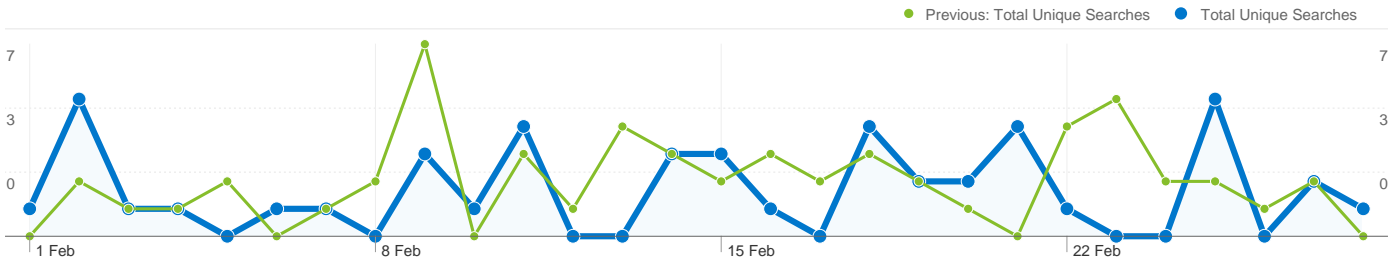

There were 46 unique searches via 92 search terms

Site Search Usage

Total Unique Searches		Results Page Views/Search		% Search Exits		% Search Refinements		Time after Search		Search Depth	
46		1.70		41.30%		14.10%		00:03:10		2.43	
Previous: 59 (-22.03%)		Previous: 1.97 (-13.76%)		Previous: 23.73% (74.07%)		Previous: 9.48% (48.72%)		Previous: 00:04:14 (-25.38%)		Previous: 3.32 (-26.71%)	
Search Term	Total Unique Searches	Results Page Views/Search	% Search Exits	% Search Refinements	Time after Search	Search Depth					
rspb elmley											
1 February 2010 - 28 February 2010	2	1.00	100.00%	0.00%	00:00:00	0.00					
1 January 2010 - 31 January 2010	0	0.00	0.00%	0.00%	00:00:00	0.00					
% Change	100.00%	100.00%	100.00%	0.00%	0.00%	0.00%					
smew											
1 February 2010 - 28 February 2010	2	1.00	100.00%	0.00%	00:00:00	0.00					
1 January 2010 - 31 January 2010	0	0.00	0.00%	0.00%	00:00:00	0.00					
% Change	100.00%	100.00%	100.00%	0.00%	0.00%	0.00%					
"Bowers marsh"											
1 February 2010 - 28 February 2010	1	1.00	0.00%	0.00%	00:06:06	3.00					
1 January 2010 - 31 January 2010	0	0.00	0.00%	0.00%	00:00:00	0.00					
% Change	100.00%	100.00%	0.00%	0.00%	100.00%	100.00%					
3E72											
1 February 2010 - 28 February 2010	1	1.00	0.00%	0.00%	00:00:05	1.00					
1 January 2010 - 31 January 2010	1	4.00	0.00%	25.00%	00:03:16	4.00					
% Change	0.00%	-75.00%	0.00%	-100.00%	-97.45%	-75.00%					
Address											
1 February 2010 - 28 February 2010	1	2.00	0.00%	50.00%	00:02:51	4.00					
1 January 2010 - 31 January 2010	0	0.00	0.00%	0.00%	00:00:00	0.00					
% Change	100.00%	100.00%	0.00%	100.00%	100.00%	100.00%					
Bird box