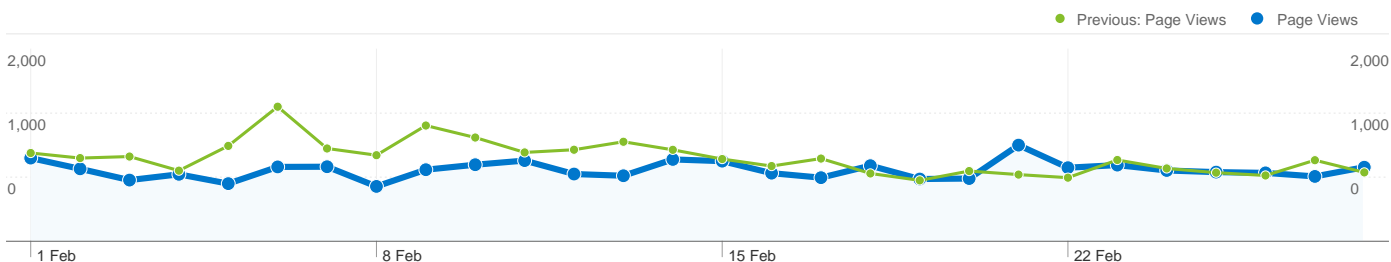

212 page titles were viewed a total of 20,759 times

Content Performance

Page Title	Page Views	Unique Page Views	Avg. Time on Page	Bounce Rate	% Exit	$ Index
Page Views 20,759 Previous: 26,677 (-22.18%)						
Unique Page Views 17,046 Previous: 21,863 (-22.03%)						
Avg. Time on Page 00:01:23 Previous: 00:01:25 (-1.63%)						
Bounce Rate 58.01% Previous: 59.20% (-2.02%)						
% Exit 52.22% Previous: 51.48% (1.44%)						
$ Index $0.00 Previous: $0.00 (0.00%)						
South East Essex RSPB Local Group - Latest Bird Reports						
1 February 2010 - 28 February 2010	8,275	7,340	00:03:00	83.12%	74.84%	$0.00
1 January 2010 - 31 January 2010	9,790	8,674	00:02:47	82.88%	73.27%	$0.00
% Change	-15.47%	-15.38%	7.71%	0.29%	2.14%	0.00%
South East Essex RSPB Local Group - Welcome to the South East Essex RSPB Local Group						
1 February 2010 - 28 February 2010	4,970	3,932	00:00:32	22.32%	28.29%	$0.00
1 January 2010 - 31 January 2010	6,320	4,890	00:00:43	25.00%	30.05%	$0.00
% Change	-21.36%	-19.59%	-25.90%	-10.70%	-5.85%	0.00%
South East Essex RSPB Local Group - Wildlife Photograph Albums						
1 February 2010 - 28 February 2010	968	778	00:00:55	41.67%	29.86%	$0.00
1 January 2010 - 31 January 2010	151	117	00:00:34	50.00%	25.17%	$0.00
% Change	541.06%	564.96%	59.68%	-16.67%	18.64%	0.00%
South East Essex RSPB Local Group - Wat Tyler Live Webcam						
1 February 2010 - 28 February 2010	471	362	00:00:46	71.23%	48.41%	$0.00
1 January 2010 - 31 January 2010	1,553	1,318	00:01:05	82.06%	69.93%	$0.00
% Change	-69.67%	-72.53%	-28.52%	-13.19%	-30.78%	0.00%
South East Essex RSPB Local Group - Our Common Local Birds						
1 February 2010 - 28 February 2010	403	315	00:01:25	76.26%	67.25%	$0.00
1 January 2010 - 31 January 2010	631	505	00:02:18	75.37%	68.46%	$0.00