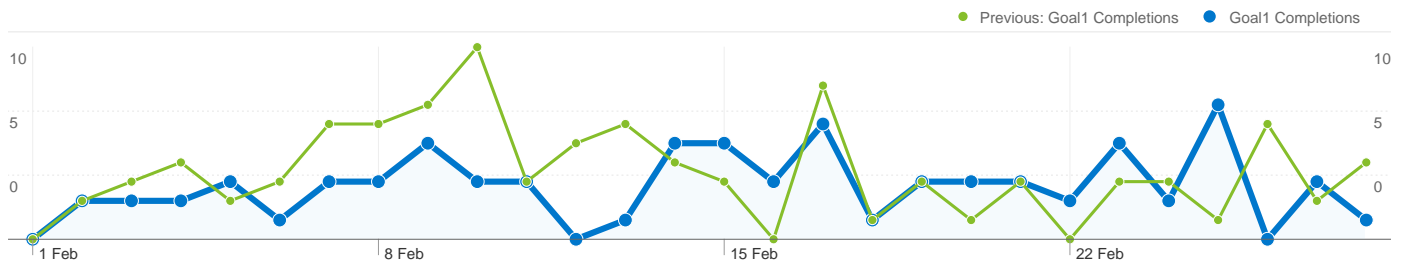

Total Conversions

1 Feb 2010 - 28 Feb 2010

Comparing to: 1 Jan 2010 - 31 Jan 2010

77 conversions of "Sighting report submitted"

Previous: 108 (-28.70%)

Monday, 1 February 2010	0.00% (0)
Friday, 1 January 2010	0.00% (0)
Tuesday, 2 February 2010	2.60% (2)
Saturday, 2 January 2010	1.85% (2)
Wednesday, 3 February 2010	2.60% (2)
Sunday, 3 January 2010	2.78% (3)
Thursday, 4 February 2010	2.60% (2)
Monday, 4 January 2010	3.70% (4)
Friday, 5 February 2010	3.90% (3)
Tuesday, 5 January 2010	1.85% (2)
Saturday, 6 February 2010	1.30% (1)
Wednesday, 6 January 2010	2.78% (3)
Sunday, 7 February 2010	3.90% (3)
Thursday, 7 January 2010	5.56% (6)
Monday, 8 February 2010	3.90% (3)
Friday, 8 January 2010	5.56% (6)
Tuesday, 9 February 2010	6.49% (5)
Saturday, 9 January 2010	6.48% (7)
Wednesday, 10 February 2010	3.90% (3)
Sunday, 10 January 2010	9.26% (10)
Thursday, 11 February 2010	3.90% (3)
Monday, 11 January 2010	2.78% (3)
Friday, 12 February 2010	0.00% (0)
Tuesday, 12 January 2010	4.63% (5)
Saturday, 13 February 2010	1.30% (1)
Wednesday, 13 January 2010	5.56% (6)
Sunday, 14 February 2010	6.49% (5)
Thursday, 14 January 2010	3.70% (4)
Monday, 15 February 2010	6.49% (5)