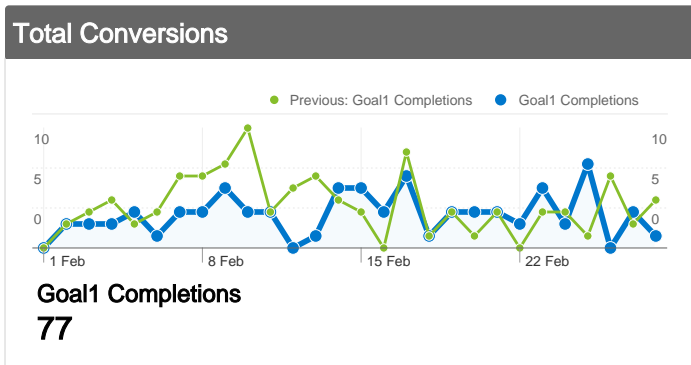

Referring Sites		
Source	Visits	% visits
sognet.org.uk		
1 Feb 2010 - 28 Feb 2010	226	19.09%
1 Jan 2010 - 31 Jan 2010	251	12.51%
% Change	-9.96%	52.63%
applerow.co.uk		
1 Feb 2010 - 28 Feb 2010	102	8.61%
1 Jan 2010 - 31 Jan 2010	149	7.42%
% Change	-31.54%	16.04%
btinternet.com		
1 Feb 2010 - 28 Feb 2010	88	7.43%
1 Jan 2010 - 31 Jan 2010	621	30.94%
% Change	-85.83%	-75.98%
images.google.co.uk		
1 Feb 2010 - 28 Feb 2010	70	5.91%
1 Jan 2010 - 31 Jan 2010	70	3.49%
% Change	0.00%	69.51%
search.bt.com		
1 Feb 2010 - 28 Feb 2010	53	4.48%
1 Jan 2010 - 31 Jan 2010	124	6.18%
% Change	-57.26%	-27.55%

Site Search Terms		
Search Term	Total Unique Searches	% visits
rspb elmley		
1 Feb 2010 - 28 Feb 2010	2	4.35%
1 Jan 2010 - 31 Jan 2010	0	0.00%
% Change	100.00%	100.00%
smew		
1 Feb 2010 - 28 Feb 2010	2	4.35%
1 Jan 2010 - 31 Jan 2010	0	0.00%
% Change	100.00%	100.00%
"Bowers marsh"		
1 Feb 2010 - 28 Feb 2010	1	2.17%
1 Jan 2010 - 31 Jan 2010	0	0.00%
% Change	100.00%	100.00%
3E72		
1 Feb 2010 - 28 Feb 2010	1	2.17%
1 Jan 2010 - 31 Jan 2010	1	1.69%
% Change	0.00%	28.26%
Address		
1 Feb 2010 - 28 Feb 2010	1	2.17%
1 Jan 2010 - 31 Jan 2010	0	0.00%
% Change	100.00%	100.00%